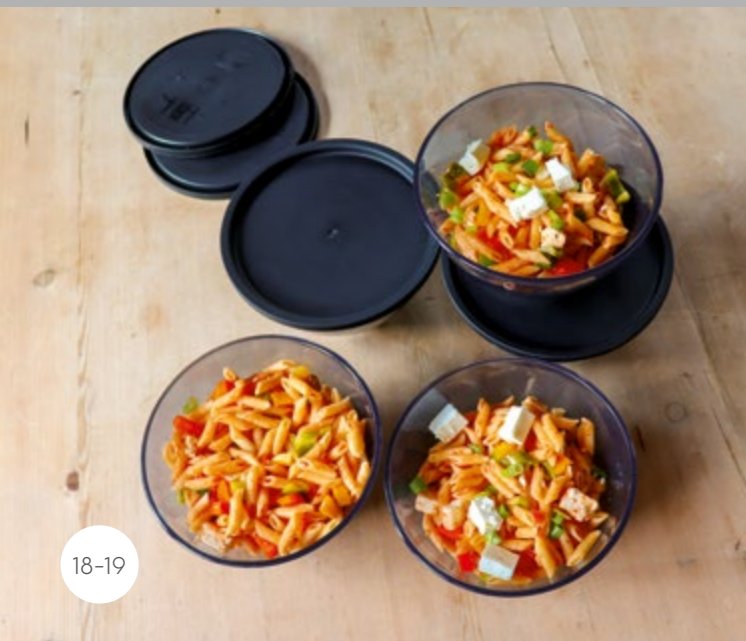

Prep your Meal

Preparing delicious food at home and taking it with you is the new trend - and much healthier and less expensive than fast food. Set an example against food waste and for sustainability with Meal Prep.